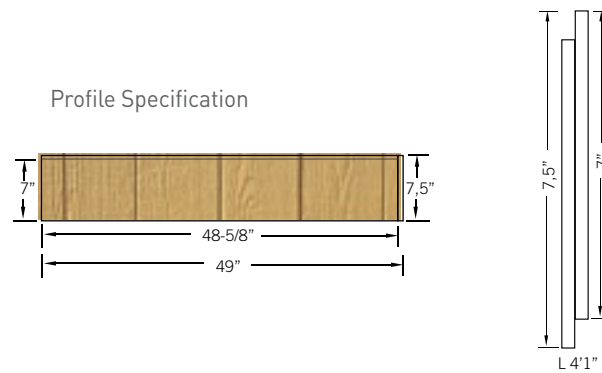

Profile Specification

Profile Specification

Hampton Shakes

Accent your home with rustic charm.

- Heavy duty 1/2" thickness, 30% thicker than competitive products.
- 7 7/8" wide and 4' long panels are perfect for accents or total coverage.
- Superior design allows for all nails to be hidden.