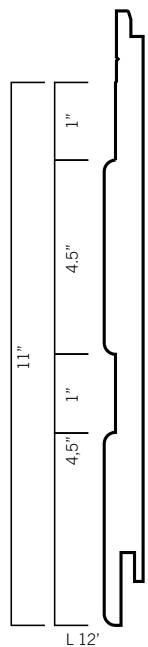

Dutch lap siding is one of the more popular types of siding as it adds a classic element to any architectural design

11" wide panel simulating two 5" planks, results in a faster installation.

Profile Specification

Profile Specification

Profile Specification

Hampton Shakes

Accent your home with rustic charm.

- Heavy duty 1/2" thickness, 30% thicker than competitive products.
- 7 7/8" wide and 4' long panels are perfect for accents or total coverage.
- Superior design allows for all nails to be hidden.

Mitered 1 Piece Wood Corner

Add an outside corner post for more architectural details.

Length per piece 10' (120")

Available in various thicknesses and widths. Please contact your local KWP representative for full availability.