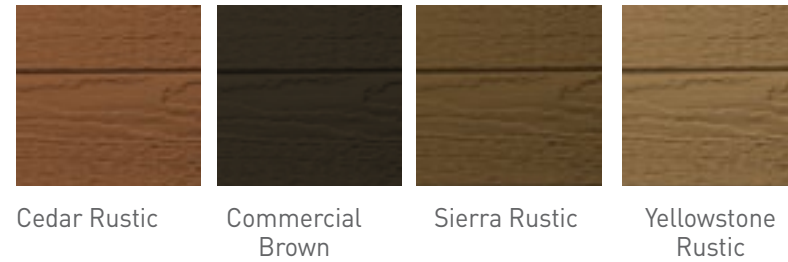

Provincial

DOUBLE 5" VERTICAL

Instantly add curb appeal and visual interest to any project by choosing vertical siding

Stratford Vertical Siding & Soffit

Stratford's primary application is as a soffit panel, however, it can also be used as siding and can be installed horizontally, vertically or diagonally

No matter how it's used, it will add tremendous curb appeal to any home

Venting Strip
Provides continuous air flow allowing for superior ventilation under the soffit

Install **Horizontally** or **Vertically**