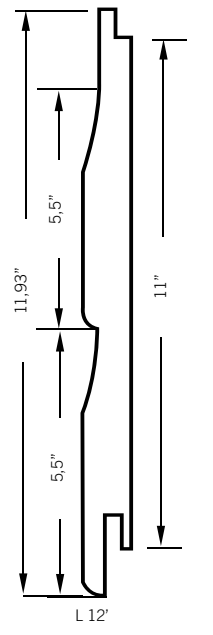

Dutch lap siding is one of the more popular types of siding as it adds a classic element to any architectural design

11" wide panel simulating two 5" planks, results in a faster installation.

Profile Specification

Mitered 1 Piece Wood Corner

Add an outside corner post for more architectural details.

Length per piece 10' (120")

Available in various thicknesses and widths. Please contact your local KWP representative for full availability.