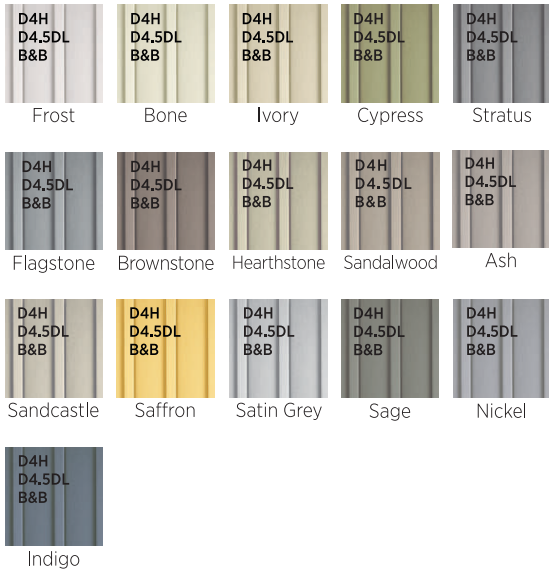

Due to the printing process colours may not be exactly as shown. Please refer to actual siding samples before making final decisions. Inquire with your distributor to confirm colours and products

SENTRY VARIEGATED DOUBLE 4" HORIZONTAL - ARCTIC GREY

**FEATURES:**

**Bold Premium Colours:**

**Natural Standard Colours:**

**D4H** = Double 4" Horizontal  
**D4.5DL** = Double 4.5" Dutchlap  
**B&B** = Board & Batten

SENTRY DOUBLE 4" HORIZONTAL - HURON BLUE

**FEATURES:**

**Bold Premium Colours:**

**Natural Standard Colours:**

**D4H** = Double 4" Horizontal  
**D4.5DL** = Double 4.5" Dutchlap  
**D4.5H** = Double 4.5" Horizontal  
**D5DL** = Double 5" Dutchlap  
**D5H** = Double 5" Horizontal  
**T3H** = Triple 3" Horizontal

**FEATURES:**

**Natural Standard Colours:**

Frost Bone Ivory Cypress

Stratus Flagstone Brownstone Hearthstone

Sandalwood Ash Sandcastle Saffron

Satin Grey Sage Nickel Indigo

**D4H** = Double 4" Horizontal  
**D4DL** = Double 4" Dutchlap  
**D4.5DL** = Double 4.5" Dutchlap  
**D5V** = Double 5" Vertical